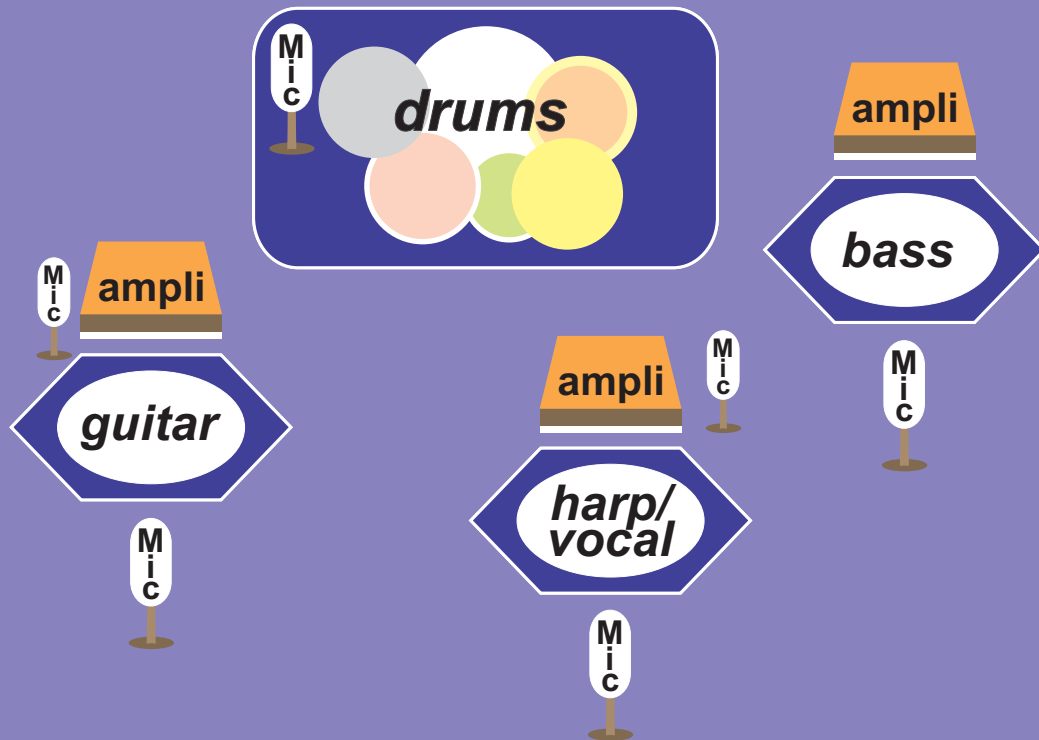

Stage Map - Alex Dupas Blues Project

Technical Rider

1 drum with 7 parts (Pearl)
Microphones for drums

1 bass amplifier (Hartke ou GK-Gallien Krueger)
1 direct box

1 guitar amplifier (Fender The Twin or a similar tube amp)
1 microphone for miking the guitar amp

1 Harmonica amplifier (Fender Bassman 59's or a similar tube amp)
1 microfone para microfonação do amplificador de gaita
1 microphone for miking the harmonica amp
1 banquette

4 wired microphones voice (Shure)
1 wireless microphone voice (Shure)
5 microphones stands
6 monitors
Soundboard multi-effects
standard lighting